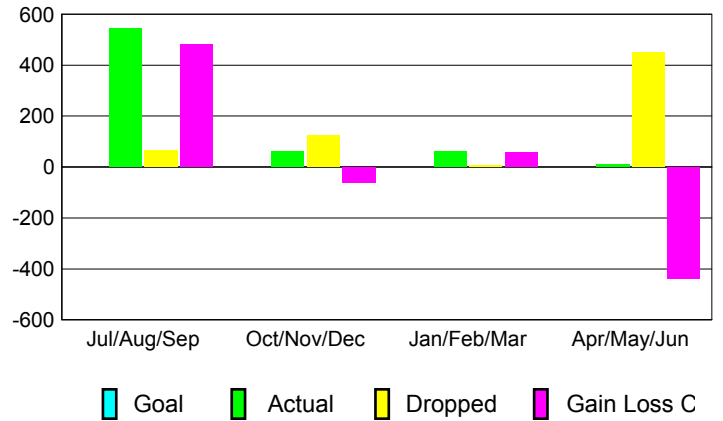

GMT: **PEI-JEN CHEN**

Location: **REP OF CHINA**

GMT CA: **5**

CLUBS

Month	New Club Goal	Actual New Clubs	Actual Dropped Clubs	Gain/Loss of Clubs
2012-2013				
Jul/Aug/Sep		0	0	0
Oct/Nov/Dec		0	0	0
Jan/Feb/Mar		0	0	0
Apr/May/Jun		0	0	0
Totals		0	0	0

Club Results 2012-2013

Goal, New, Dropped, Gain/Loss

YTD Status Quo Clubs 2012-2013

Status Quo Clubs Compared to Status Quo Members

Club Gain/Loss 2012-2013

MEMBERSHIP

Month	Net Memb Goal	Actual New Memb	Actual Dropped Memb	Gain/Loss of Memb
2012-2013				
Jul/Aug/Sep		544	64	480
Oct/Nov/Dec		62	123	-61
Jan/Feb/Mar		63	5	58
Apr/May/Jun		11	450	-439
Totals		680	642	38

Membership Results 2012-2013

Goal, New, Dropped, Gain/Loss

Gender Comparison 2012-2013

Membership Gain/Loss 2012-2013